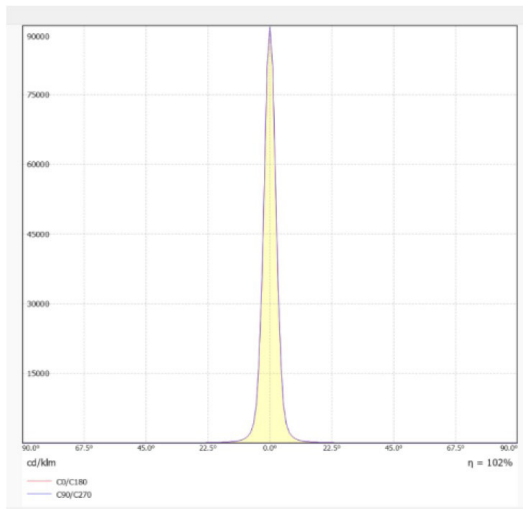

5380 EVICA ES12 REMOTE

ES12S WITH NO SNOOT DIMENSIONS

ES12S WITH SNOOT DIMENSIONS

5380 EVICA ES12 REMOTE

ES12W WITH SNOOT DIMENSIONS

ES12W WITH SNOOT DIMENSIONS

5380 EVICA ES12 REMOTE

ES12SM WITH NO SNOOT DIMENSIONS

5380 EVICA ES12 REMOTE

PHOTOMETRIC CHARTS

2.8° BEAM ANGLE

5° BEAM ANGLE

12° BEAM ANGLE

5380 EVICA ES12 REMOTE

PHOTOMETRIC CHARTS

34° BEAM ANGLE