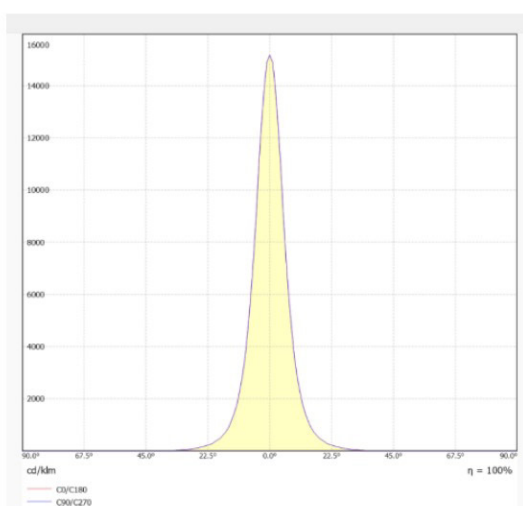

5380 EVICA ES12 REMOTE

PHOTOMETRIC CHARTS

2.8° BEAM ANGLE

5° BEAM ANGLE

12° BEAM ANGLE

5380 EVICA ES12 REMOTE

PHOTOMETRIC CHARTS

34° BEAM ANGLE

60° BEAM ANGLE