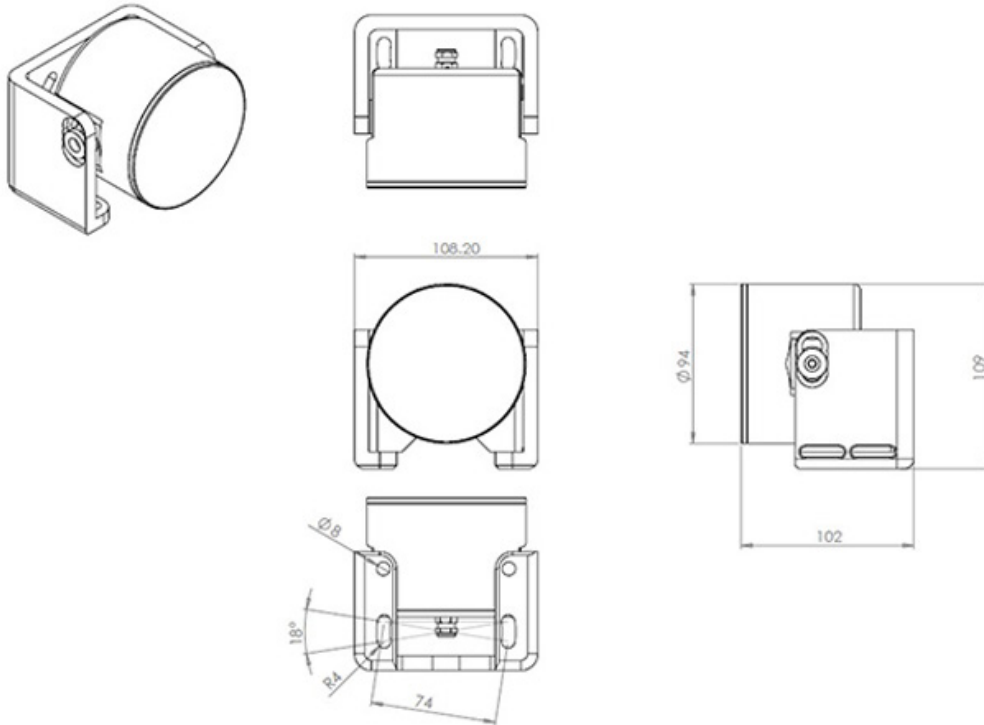

5380 EVICA ES12 REMOTE

ES12S WITH NO SNOOT DIMENSIONS

ES12S WITH SNOOT DIMENSIONS

5380 EVICA ES12 REMOTE

ES12W WITH SNOOT DIMENSIONS

ES12W WITH SNOOT DIMENSIONS

5380 EVICA ES12 REMOTE

ES12SM WITH NO SNOOT DIMENSIONS

5380 EVICA ES12 REMOTE

PHOTOMETRIC CHARTS

2.8° BEAM ANGLE

5° BEAM ANGLE

12° BEAM ANGLE

5380 EVICA ES12 REMOTE

PHOTOMETRIC CHARTS

34° BEAM ANGLE