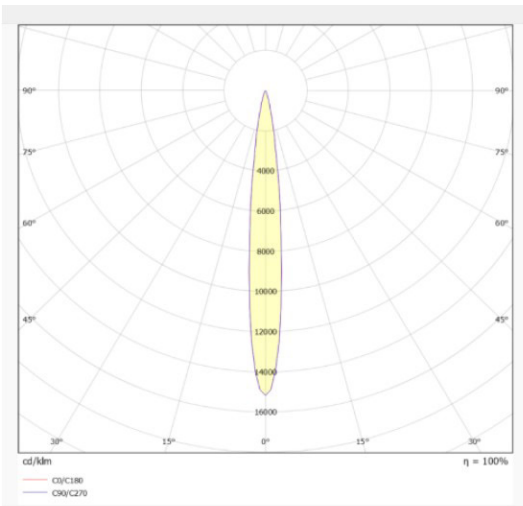

5380 EVICA ES12 REMOTE

ES12S WITH NO SNOOT DIMENSIONS

ES12S WITH SNOOT DIMENSIONS

5380 EVICA ES12 REMOTE

ES12W WITH SNOOT DIMENSIONS

ES12W WITH SNOOT DIMENSIONS

5380 EVICA ES12 REMOTE

ES12SM WITH NO SNOOT DIMENSIONS

5380 EVICA ES12 REMOTE

PHOTOMETRIC CHARTS

2.8° BEAM ANGLE

5° BEAM ANGLE

12° BEAM ANGLE

5380 EVICA ES12 REMOTE

PHOTOMETRIC CHARTS

34° BEAM ANGLE

60° BEAM ANGLE