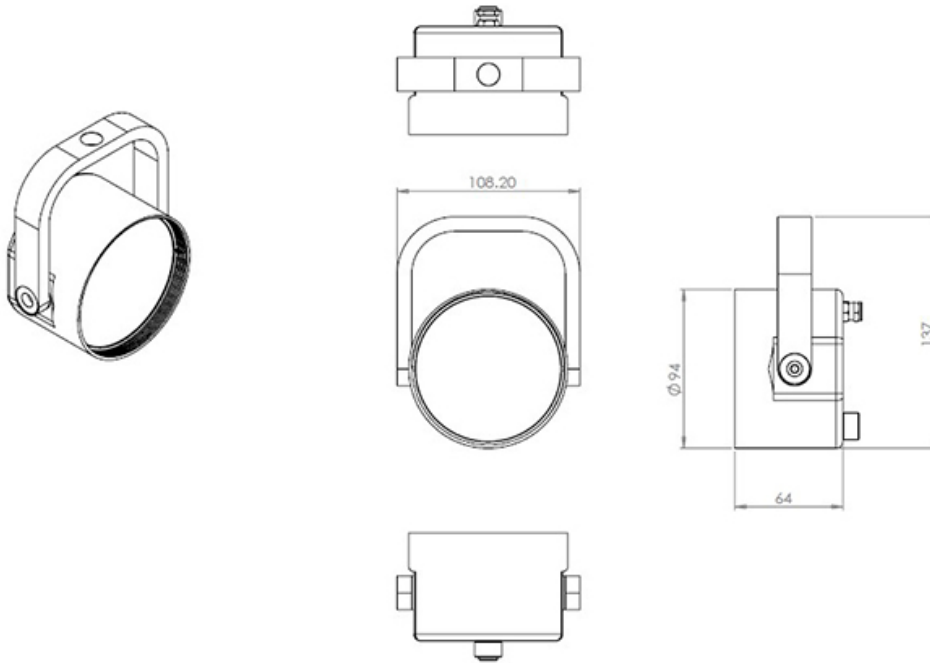

ACCESSORIES

General Accessories and Spares	CODE
Front Ring Plain	53809201-f
Full Snoot Plain	53809202-f
Half Snoot Plain	53809203-f
Honeycomb Louvre	53809204
Concentric Louvre	53809205
Barn Doors	53809206
Front Ring + Glass & Seals	53809211-f
Full Snoot + Glass & Seals	53809212-f
Half Snoot + Glass & Seals	53809213-f
Honeycomb + Glass & Seals	53809214
Concentric + Glass & Seals	53809215

f - Specify finish code from housing finish list from above

MODULAR OPTIONAL EXTRAS

HONEYCOMB LOUVRE

CONCENTRIC LOUVRE

IP65 GLASS SEALING KIT

HALF SNOOT

FULL SNOOT

BARN DOORS WITH FILTER HOLDER

5380 EVICA ES12 REMOTE

ES12S WITH NO SNOOT DIMENSIONS

ES12S WITH SNOOT DIMENSIONS

5380 EVICA ES12 REMOTE

ES12W WITH SNOOT DIMENSIONS

ES12W WITH SNOOT DIMENSIONS

5380 EVICA ES12 REMOTE

ES12SM WITH NO SNOOT DIMENSIONS

5380 EVICA ES12 REMOTE

PHOTOMETRIC CHARTS

2.8° BEAM ANGLE

5° BEAM ANGLE

12° BEAM ANGLE

5380 EVICA ES12 REMOTE

PHOTOMETRIC CHARTS

34° BEAM ANGLE