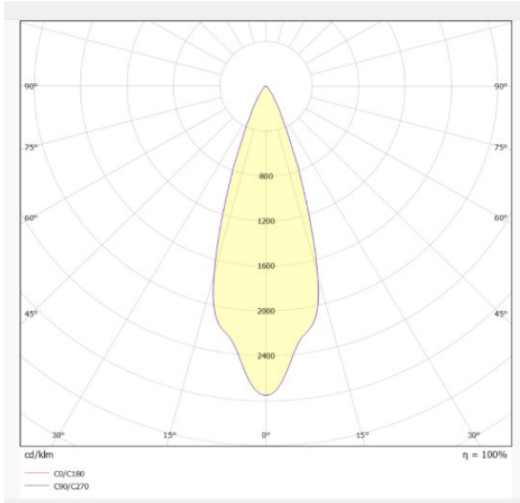

5380 EVICA ES12 REMOTE

ES12S WITH NO SNOOT DIMENSIONS

ES12S WITH SNOOT DIMENSIONS

5380 EVICA ES12 REMOTE

ES12W WITH SNOOT DIMENSIONS

ES12W WITH SNOOT DIMENSIONS

5380 EVICA ES12 REMOTE

ES12SM WITH NO SNOOT DIMENSIONS

5380 EVICA ES12 REMOTE

PHOTOMETRIC CHARTS

2.8° BEAM ANGLE

5° BEAM ANGLE

12° BEAM ANGLE

5380 EVICA ES12 REMOTE

PHOTOMETRIC CHARTS

34° BEAM ANGLE

60° BEAM ANGLE