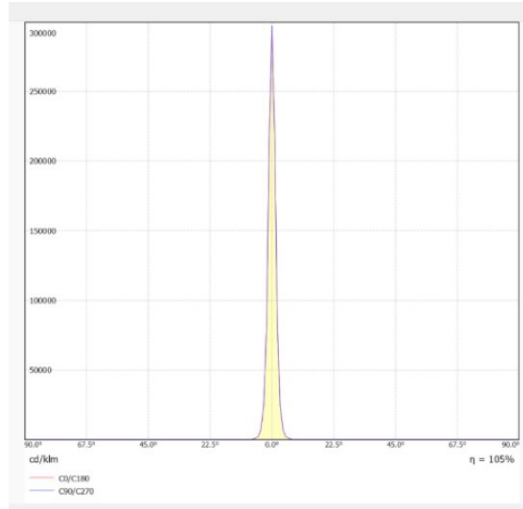

5380 EVICA ES12 REMOTE

ES12S WITH NO SNOOT DIMENSIONS

ES12S WITH SNOOT DIMENSIONS

5380 EVICA ES12 REMOTE

ES12W WITH SNOOT DIMENSIONS

ES12W WITH SNOOT DIMENSIONS

5380 EVICA ES12 REMOTE

ES12SM WITH NO SNOOT DIMENSIONS

5380 EVICA ES12 REMOTE

PHOTOMETRIC CHARTS

2.8° BEAM ANGLE

5° BEAM ANGLE

12° BEAM ANGLE

5380 EVICA ES12 REMOTE

PHOTOMETRIC CHARTS

34° BEAM ANGLE