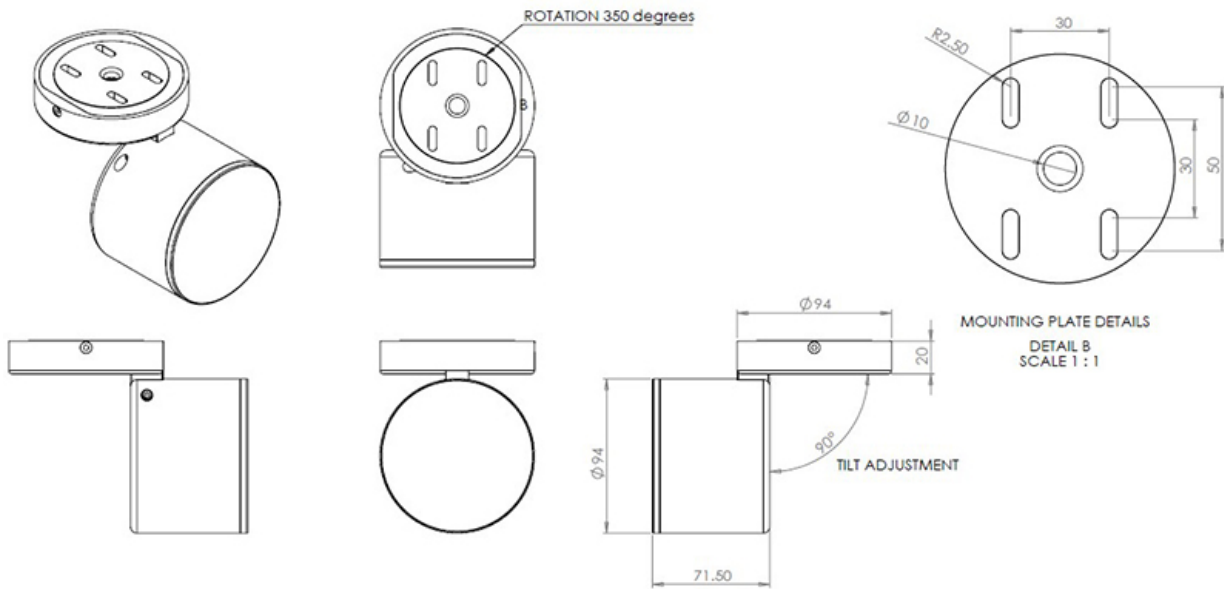

5380 EVICA ES12 REMOTE

ES12S WITH NO SNOOT DIMENSIONS

ES12S WITH SNOOT DIMENSIONS

5380 EVICA ES12 REMOTE

ES12W WITH SNOOT DIMENSIONS

ES12W WITH SNOOT DIMENSIONS

5380 EVICA ES12 REMOTE

ES12SM WITH NO SNOOT DIMENSIONS

5380 EVICA ES12 REMOTE

PHOTOMETRIC CHARTS

2.8° BEAM ANGLE

5° BEAM ANGLE

12° BEAM ANGLE

5380 EVICA ES12 REMOTE

PHOTOMETRIC CHARTS

34° BEAM ANGLE