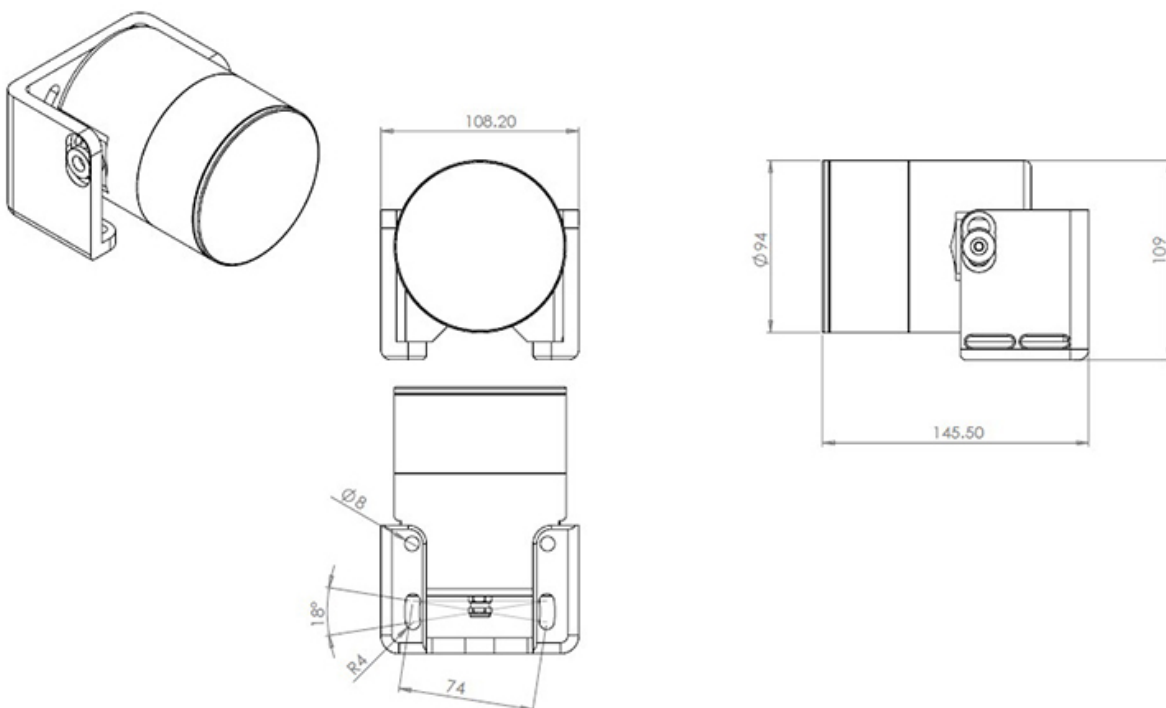

5380 EVICA ES12 REMOTE

ES12S WITH NO SNOOT DIMENSIONS

ES12S WITH SNOOT DIMENSIONS

5380 EVICA ES12 REMOTE

ES12W WITH SNOOT DIMENSIONS

ES12W WITH SNOOT DIMENSIONS

5380 EVICA ES12 REMOTE

ES12SM WITH NO SNOOT DIMENSIONS

5380 EVICA ES12 REMOTE

PHOTOMETRIC CHARTS

2.8° BEAM ANGLE

5° BEAM ANGLE

12° BEAM ANGLE

5380 EVICA ES12 REMOTE

PHOTOMETRIC CHARTS

34° BEAM ANGLE