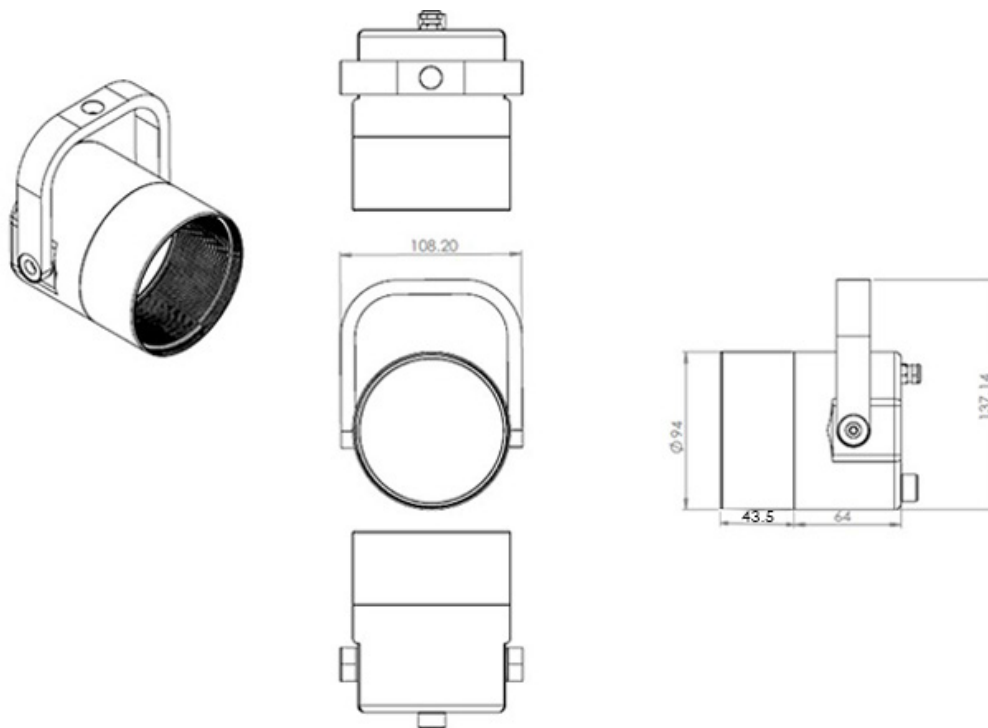

ACCESSORIES

General Accessories and Spares	CODE
Front Ring Plain	53809201-f
Full Snoot Plain	53809202-f
Half Snoot Plain	53809203-f
Honeycomb Louvre	53809204
Concentric Louvre	53809205
Barn Doors	53809206
Front Ring + Glass & Seals	53809211-f
Full Snoot + Glass & Seals	53809212-f
Half Snoot + Glass & Seals	53809213-f
Honeycomb + Glass & Seals	53809214
Concentric + Glass & Seals	53809215

f - Specify finish code from housing finish list from above

MODULAR OPTIONAL EXTRAS

HONEYCOMB LOUVRE

CONCENTRIC LOUVRE

IP65 GLASS SEALING KIT

HALF SNOOT

FULL SNOOT

BARN DOORS WITH FILTER HOLDER

5380 EVICA ES12 REMOTE

ES12S WITH NO SNOOT DIMENSIONS

ES12S WITH SNOOT DIMENSIONS

5380 EVICA ES12 REMOTE

ES12W WITH SNOOT DIMENSIONS

ES12W WITH SNOOT DIMENSIONS

5380 EVICA ES12 REMOTE

ES12SM WITH NO SNOOT DIMENSIONS

5380 EVICA ES12 REMOTE

PHOTOMETRIC CHARTS

2.8° BEAM ANGLE

5° BEAM ANGLE

12° BEAM ANGLE

5380 EVICA ES12 REMOTE

PHOTOMETRIC CHARTS

34° BEAM ANGLE