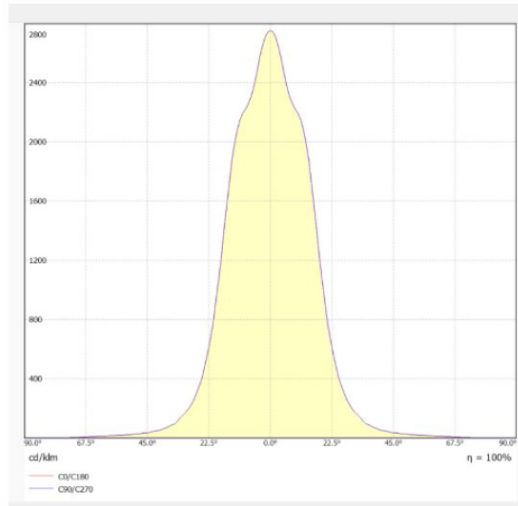

5380 EVICA ES12 REMOTE

PHOTOMETRIC CHARTS

2.8° BEAM ANGLE

5° BEAM ANGLE

12° BEAM ANGLE

5380 EVICA ES12 REMOTE

PHOTOMETRIC CHARTS

34° BEAM ANGLE

60° BEAM ANGLE