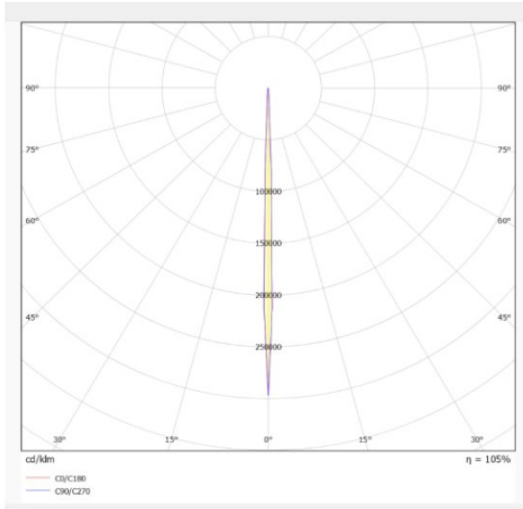

5380 EVICA ES12 REMOTE

ES12S WITH NO SNOOT DIMENSIONS

ES12S WITH SNOOT DIMENSIONS

5380 EVICA ES12 REMOTE

ES12W WITH SNOOT DIMENSIONS

ES12W WITH SNOOT DIMENSIONS

5380 EVICA ES12 REMOTE

ES12SM WITH NO SNOOT DIMENSIONS

5380 EVICA ES12 REMOTE

PHOTOMETRIC CHARTS

2.8° BEAM ANGLE

5° BEAM ANGLE

12° BEAM ANGLE

5380 EVICA ES12 REMOTE

PHOTOMETRIC CHARTS

34° BEAM ANGLE

60° BEAM ANGLE