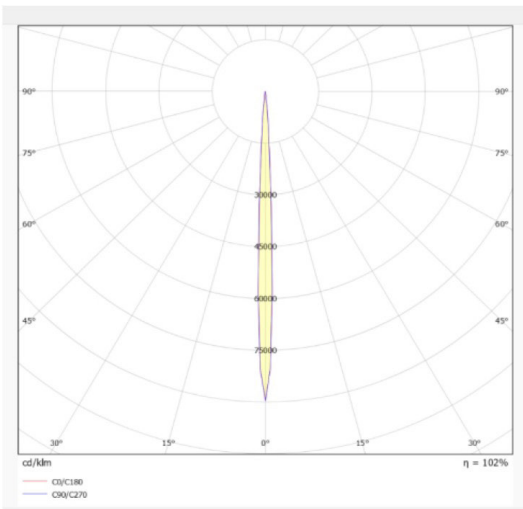

5380 EVICA ES12 REMOTE

ES12S WITH NO SNOOT DIMENSIONS

ES12S WITH SNOOT DIMENSIONS

5380 EVICA ES12 REMOTE

ES12W WITH SNOOT DIMENSIONS

ES12W WITH SNOOT DIMENSIONS

5380 EVICA ES12 REMOTE

ES12SM WITH NO SNOOT DIMENSIONS

5380 EVICA ES12 REMOTE

PHOTOMETRIC CHARTS

2.8° BEAM ANGLE

5° BEAM ANGLE

12° BEAM ANGLE

5380 EVICA ES12 REMOTE

PHOTOMETRIC CHARTS

34° BEAM ANGLE

60° BEAM ANGLE