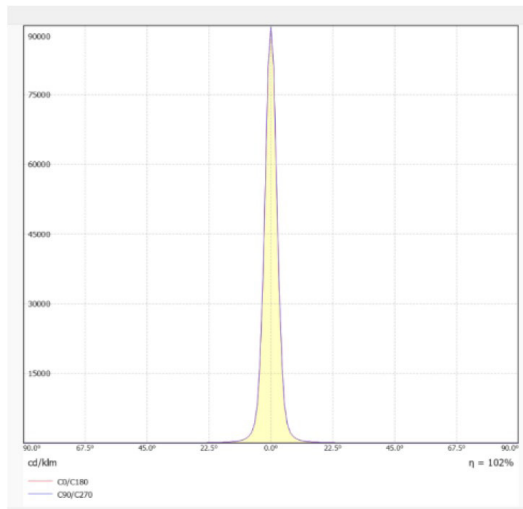

53804 EVICA ES12 TRACK

ES12T WITH NO SNOOT DIMENSIONS

53804 EVICA ES12 TRACK

PHOTOMETRIC CHARTS

2.8° BEAM ANGLE

5° BEAM ANGLE

12° BEAM ANGLE

53804 EVICA ES12 TRACK

PHOTOMETRIC CHARTS

34° BEAM ANGLE

60° BEAM ANGLE