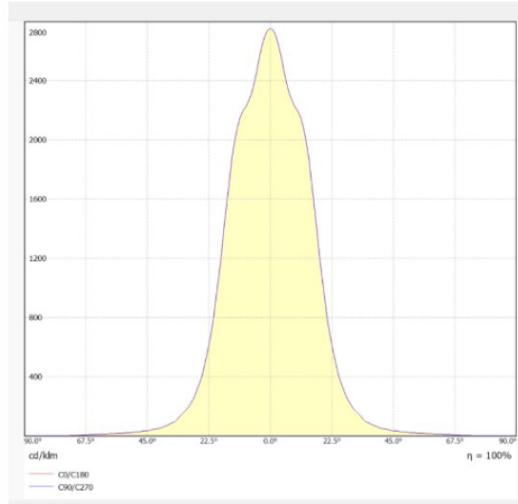

53804 EVICA ES12 TRACK

ES12T WITH NO SNOOT DIMENSIONS

53804 EVICA ES12 TRACK

PHOTOMETRIC CHARTS

2.8° BEAM ANGLE

5° BEAM ANGLE

12° BEAM ANGLE

53804 EVICA ES12 TRACK

PHOTOMETRIC CHARTS

34° BEAM ANGLE

60° BEAM ANGLE