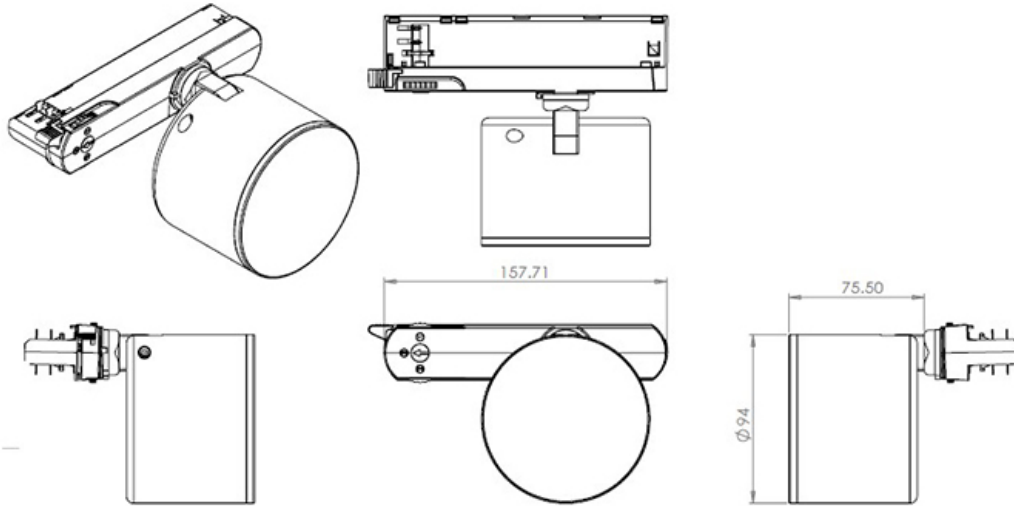

53804 EVICA ES12 TRACK

TECHNICAL DETAILS

Cooling	Convection
IP rating	IP20
Light Source	Fidelity 12W
Standard CCT	3000K Options 2700K/3000K/4000k/5600k/6500k
Standard CRI	98+
Supply Voltage	15-48v
Housing material	Aluminium Anodised Black Options RAL Powder coated
Weight (Kg)	0.7
Beam Angles	2.8° / 5° / 12° / 34° / 60°
Head Diameter	95mm
Head Width	65mm
LED Lifetime	>85% lm at 60000 hours
Mounting ES12t	Global, Stucchi, Eutrac and Unipro compatible
Safety & EMC	BS EN 60598-1, EAC TP TC 020/2011 approved
Safety standards	EMC Emissions: Compliance to BS/EN55015, EAC TP TC 020 EMC Immunity: Compliance to BS/EN61000-4-2,3,4,6,8, light industry level, criteria A, EAC TP TC 020

ES12t
Track Mount

UK CA CE IP20 Class 2 □ ◯ 0.5m | ⚠ Dimmable Options

53804 EVICA ES12 TRACK

EXAMPLE SPECIFICATION

53804120-930-3-2A

ES12t Track fitting with No Snoot and Sealed Glass Front, IP20, Stirrup Mount, Gallery White 3000K 98 CRI LED, Phase Dim, 2.8° Beam Angle, Black Anodised Finish.

f - Specify finish code from housing finish list from above

MODULAR OPTIONAL EXTRAS

HONEYCOMB LOUVRE

CONCENTRIC LOUVRE

IP65 GLASS SEALING KIT

HALF SNOOT

FULL SNOOT

BARN DOORS WITH FILTER HOLDER

53804 EVICA ES12 TRACK

ES12T WITH NO SNOOT DIMENSIONS

53804 EVICA ES12 TRACK

PHOTOMETRIC CHARTS

2.8° BEAM ANGLE

5° BEAM ANGLE

12° BEAM ANGLE

53804 EVICA ES12 TRACK