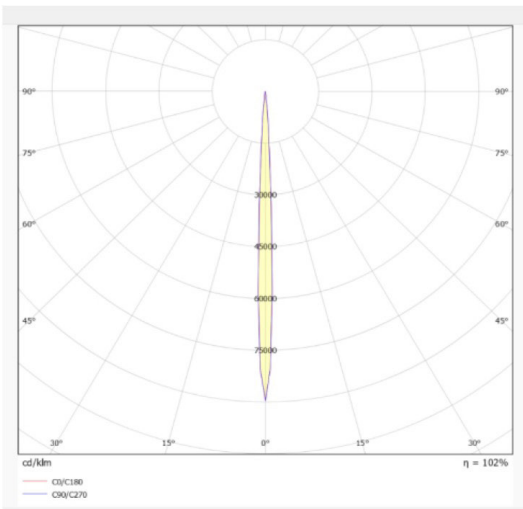

53804 EVICA ES12 TRACK

TECHNICAL DETAILS

Cooling	Convection
IP rating	IP20
Light Source	Fidelity 12W
Standard CCT	3000K Options 2700K/3000K/4000k/5600k/6500k
Standard CRI	98+
Supply Voltage	15-48v
Housing material	Aluminium Anodised Black Options RAL Powder coated
Weight (Kg)	0.7
Beam Angles	2.8° / 5° / 12° / 34° / 60°
Head Diameter	95mm
Head Width	65mm
LED Lifetime	>85% lm at 60000 hours
Mounting ES12t	Global, Stucchi, Eutrac and Unipro compatible
Safety & EMC	BS EN 60598-1, EAC TP TC 020/2011 approved
Safety standards	EMC Emissions: Compliance to BS/EN55015, EAC TP TC 020 EMC Immunity: Compliance to BS/EN61000-4-2,3,4,6,8, light industry level, criteria A, EAC TP TC 020

53804 EVICA ES12 TRACK

ES12T WITH NO SNOOT DIMENSIONS

53804 EVICA ES12 TRACK

PHOTOMETRIC CHARTS

2.8° BEAM ANGLE

5° BEAM ANGLE

12° BEAM ANGLE

53804 EVICA ES12 TRACK

PHOTOMETRIC CHARTS

34° BEAM ANGLE

60° BEAM ANGLE