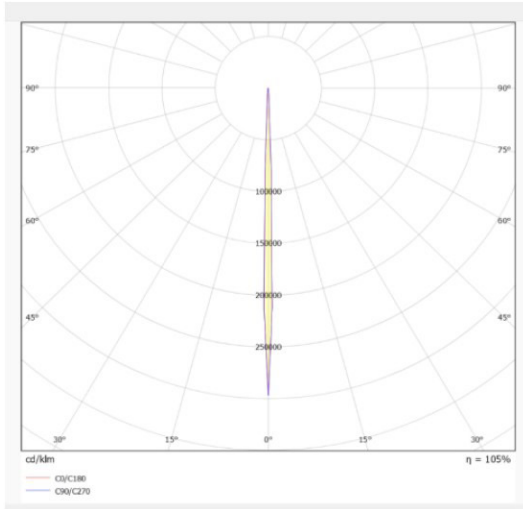

53804 EVICA ES12 TRACK

TECHNICAL DETAILS

Cooling	Convection
IP rating	IP20
Light Source	Fidelity 12W
Standard CCT	3000K Options 2700K/3000K/4000k/5600k/6500k
Standard CRI	98+
Supply Voltage	15-48v
Housing material	Aluminium Anodised Black Options RAL Powder coated
Weight (Kg)	0.7
Beam Angles	2.8° / 5° / 12° / 34° / 60°
Head Diameter	95mm
Head Width	65mm
LED Lifetime	>85% lm at 60000 hours
Mounting ES12t	Global, Stucchi, Eutrac and Unipro compatible
Safety & EMC	BS EN 60598-1, EAC TP TC 020/2011 approved
Safety standards	EMC Emissions: Compliance to BS/EN55015, EAC TP TC 020 EMC Immunity: Compliance to BS/EN61000-4-2,3,4,6,8, light industry level, criteria A, EAC TP TC 020

PRODUCT CODE EXAMPLE: 5380 4 1 2 0 - 930 - 3 - 2A

STYLE	Track					
Code	4					
SNOOT	No Snoot, No Glass	Half Snoot, No Glass	Full Snoot, No Glass	No Snoot + Glass	Half Snoot + Glass	Full Snoot + Glass
Code	1	2	3	4	5	6
GEAR VARIANT	Switch	Phase	1-10V	DALI	Casambi	
Code	1	2	4	5	6	
LED COLOUR	Incandcent White 2700K 98+ CRI	Warm White 3000K 98+ CRI	Cool White 4000K 98+ CRI	Neutral White 5600K 98+ CRI	Daylight White 6500K 98+ CRI	
Lumens	710lm - 59lm/W	760lm - 63lm/W	820lm - 68lm/W	795lm - 66lm/W	820lm - 68lm/W	
Code	927	930	940	956	965	
BEAM ANGLE	2.8°	5°	12°	34°	60°	
Code	3	5	12	34	60	
HOUSING FINISH	White Painted RAL 9010	Black Anodised RAL 9005*	Anthracite Anodised RAL 7038*	Silver Anodised RAL 9006*	Special Custom Painted**	
Code	1	2A	5E	9	3	

53804 EVICA ES12 TRACK

ES12T WITH NO SNOOT DIMENSIONS

53804 EVICA ES12 TRACK

PHOTOMETRIC CHARTS

2.8° BEAM ANGLE

5° BEAM ANGLE

12° BEAM ANGLE

53804 EVICA ES12 TRACK

PHOTOMETRIC CHARTS

34° BEAM ANGLE

60° BEAM ANGLE