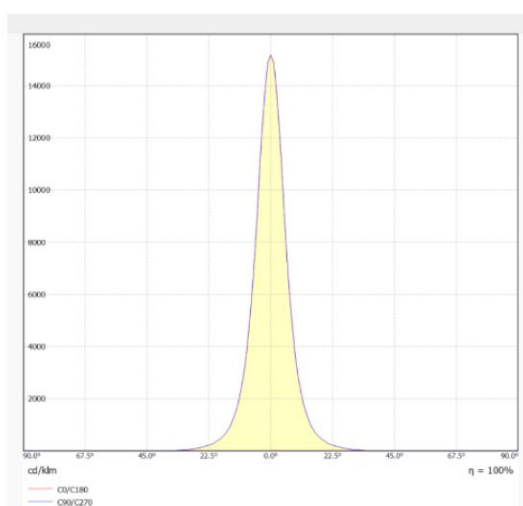

53804 EVICA ES12 TRACK

ES12T WITH NO SNOOT DIMENSIONS

53804 EVICA ES12 TRACK

PHOTOMETRIC CHARTS

2.8° BEAM ANGLE

5° BEAM ANGLE

12° BEAM ANGLE

53804 EVICA ES12 TRACK

PHOTOMETRIC CHARTS

34° BEAM ANGLE

60° BEAM ANGLE