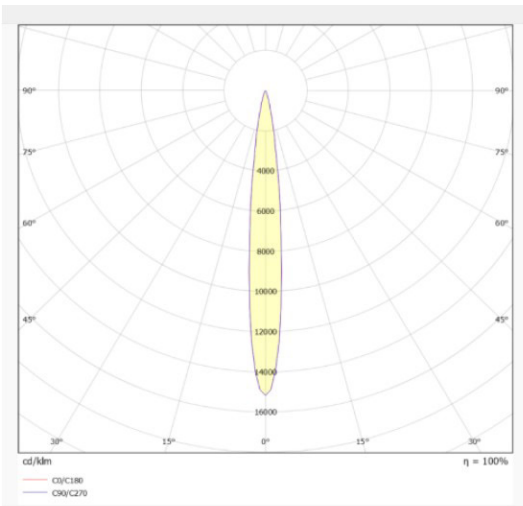

53804 EVICA ES12 TRACK

TECHNICAL DETAILS

Cooling	Convection
IP rating	IP20
Light Source	Fidelity 12W
Standard CCT	3000K Options 2700K/3000K/4000k/5600k/6500k
Standard CRI	98+
Supply Voltage	15-48v
Housing material	Aluminium Anodised Black Options RAL Powder coated
Weight (Kg)	0.7
Beam Angles	2.8° / 5° / 12° / 34° / 60°
Head Diameter	95mm
Head Width	65mm
LED Lifetime	>85% lm at 60000 hours
Mounting ES12t	Global, Stucchi, Eutrac and Unipro compatible
Safety & EMC	BS EN 60598-1, EAC TP TC 020/2011 approved
Safety standards	EMC Emissions: Compliance to BS/EN55015, EAC TP TC 020 EMC Immunity: Compliance to BS/EN61000-4-2,3,4,6,8, light industry level, criteria A, EAC TP TC 020

PRODUCT CODE EXAMPLE: 5380 4 1 2 0 - 930 - 3 - 2A

STYLE	Track					
Code	4					
SNOOT	No Snoot, No Glass	Half Snoot, No Glass	Full Snoot, No Glass	No Snoot + Glass	Half Snoot + Glass	Full Snoot + Glass
Code	1	2	3	4	5	6
GEAR VARIANT	Switch	Phase	1-10V	DALI	Casambi	
Code	1	2	4	5	6	
LED COLOUR	Incandcent White 2700K 98+ CRI	Warm White 3000K 98+ CRI	Cool White 4000K 98+ CRI	Neutral White 5600K 98+ CRI	Daylight White 6500K 98+ CRI	
Lumens	710lm - 59lm/W	760lm - 63lm/W	820lm - 68lm/W	795lm - 66lm/W	820lm - 68lm/W	
Code	927	930	940	956	965	
BEAM ANGLE	2.8°	5°	12°	34°	60°	
Code	3	5	12	34	60	
HOUSING FINISH	White Painted RAL 9010	Black Anodised RAL 9005*	Anthracite Anodised RAL 7038*	Silver Anodised RAL 9006*	Special Custom Painted**	
Code	1	2A	5E	9	3	

53804 EVICA ES12 TRACK

ES12T WITH NO SNOOT DIMENSIONS

53804 EVICA ES12 TRACK

PHOTOMETRIC CHARTS

2.8° BEAM ANGLE

5° BEAM ANGLE

12° BEAM ANGLE

53804 EVICA ES12 TRACK

PHOTOMETRIC CHARTS

34° BEAM ANGLE

60° BEAM ANGLE