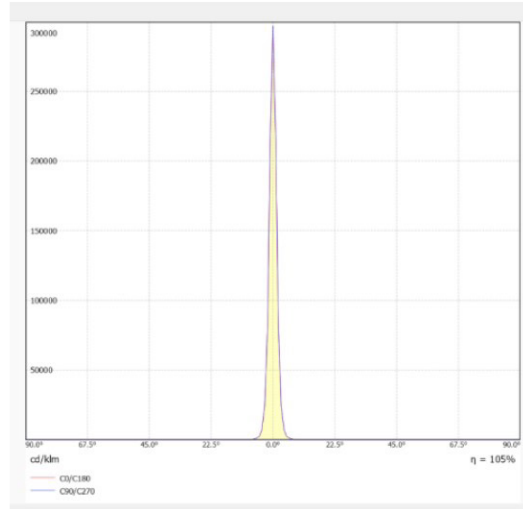

53804 EVICA ES12 TRACK

ES12T WITH NO SNOOT DIMENSIONS

53804 EVICA ES12 TRACK

PHOTOMETRIC CHARTS

2.8° BEAM ANGLE

5° BEAM ANGLE

12° BEAM ANGLE

53804 EVICA ES12 TRACK

PHOTOMETRIC CHARTS

34° BEAM ANGLE

60° BEAM ANGLE