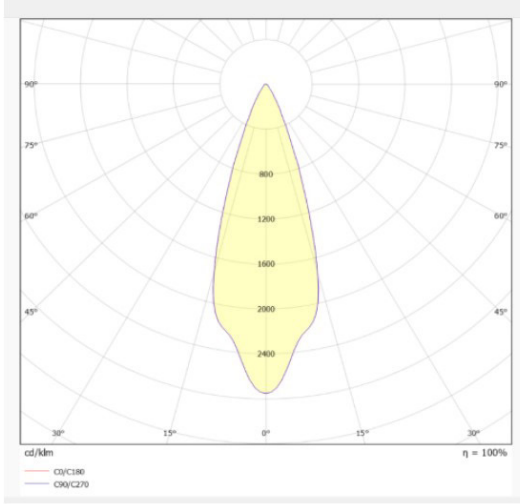

53804 EVICA ES12 TRACK

TECHNICAL DETAILS

Cooling	Convection
IP rating	IP20
Light Source	Fidelity 12W
Standard CCT	3000K Options 2700K/3000K/4000k/5600k/6500k
Standard CRI	98+
Supply Voltage	15-48v
Housing material	Aluminium Anodised Black Options RAL Powder coated
Weight (Kg)	0.7
Beam Angles	2.8° / 5° / 12° / 34° / 60°
Head Diameter	95mm
Head Width	65mm
LED Lifetime	>85% lm at 60000 hours
Mounting ES12t	Global, Stucchi, Eutrac and Unipro compatible
Safety & EMC	BS EN 60598-1, EAC TP TC 020/2011 approved
Safety standards	EMC Emissions: Compliance to BS/EN55015, EAC TP TC 020 EMC Immunity: Compliance to BS/EN61000-4-2,3,4,6,8, light industry level, criteria A, EAC TP TC 020

PRODUCT CODE EXAMPLE: 5380 4 1 2 0 - 930 - 3 - 2A

STYLE	Track					
Code	4					
SNOOT	No Snoot, No Glass	Half Snoot, No Glass	Full Snoot, No Glass	No Snoot + Glass	Half Snoot + Glass	Full Snoot + Glass
Code	1	2	3	4	5	6
GEAR VARIANT	Switch	Phase	1-10V	DALI	Casambi	
Code	1	2	4	5	6	
LED COLOUR	Incandcent White 2700K 98+ CRI	Warm White 3000K 98+ CRI	Cool White 4000K 98+ CRI	Neutral White 5600K 98+ CRI	Daylight White 6500K 98+ CRI	
Lumens	710lm - 59lm/W	760lm - 63lm/W	820lm - 68lm/W	795lm - 66lm/W	820lm - 68lm/W	
Code	927	930	940	956	965	
BEAM ANGLE	2.8°	5°	12°	34°	60°	
Code	3	5	12	34	60	
HOUSING FINISH	White Painted RAL 9010	Black Anodised RAL 9005*	Anthracite Anodised RAL 7038*	Silver Anodised RAL 9006*	Special Custom Painted**	
Code	1	2A	5E	9	3	

53804 EVICA ES12 TRACK

ES12T WITH NO SNOOT DIMENSIONS

53804 EVICA ES12 TRACK

PHOTOMETRIC CHARTS

2.8° BEAM ANGLE

5° BEAM ANGLE

12° BEAM ANGLE

53804 EVICA ES12 TRACK

PHOTOMETRIC CHARTS

34° BEAM ANGLE

60° BEAM ANGLE