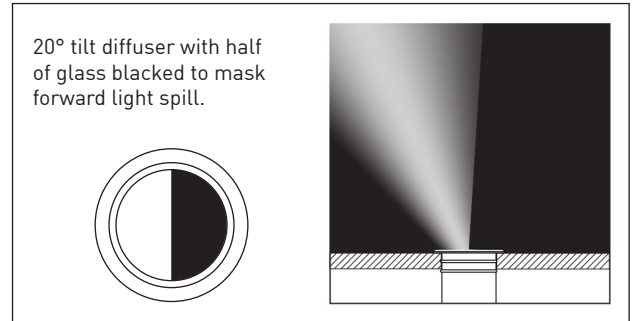

HALF MOON 20° TILT OPTION

SELECTION OF ACCESSORIES FOR LEDSTAR MIDI

13° Optic	247-2162-13
26° Optic	247-2162-26
37° Optic	247-2162-37
17°-53° Zoom Optic	247-2162-Z
70° Diffuser for Front Cap	247-1761-70
20°/20° Diffuser + Clip On Holder	247-2160-20T
Spread Diffuser + Clip On Holder	247-2160-LS
LED Cable Connector (IP67)	450041-1
Honeycomb Louvre	247-1721-2
'C' Spring	247-1706
Coloured Glass	247-1710-xxx

Will accept limited range of Accessory Glasses.
Contact us for details.
f = Finish code to match housing material

[Please click here for LEDStar Accessories sheet with full details and additional options](#)

DRIVERS

A comprehensive range of remote Drivers is available for LEDStar Midi Tuneable White Spotlight.

Drive currents: 150mA and 200mA

Dimming options: DALI and Casambi

Available in IP20 or IP66 Housing

[Please click here for LEDStar Driver sheet with full product offering and loading details](#)

Emergency versions with kits available on request for project specific specifications

FACTORY FITTED OPTIONS

LED factory fitted extension cable   450043(m)

m=CableLength