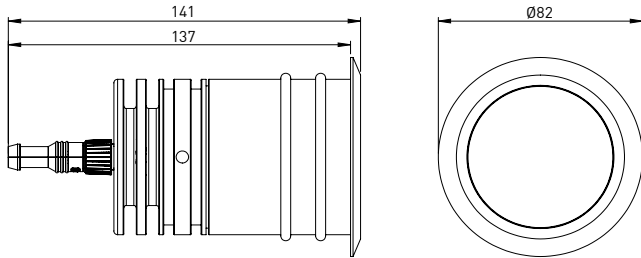

453262000 LEDSTAR ULTIMATE MIDI TUNEABLE RECESSED

REMOVEABLE OPTION WITH M16 IP68 CONNECTOR + CABLE DIMENSIONS